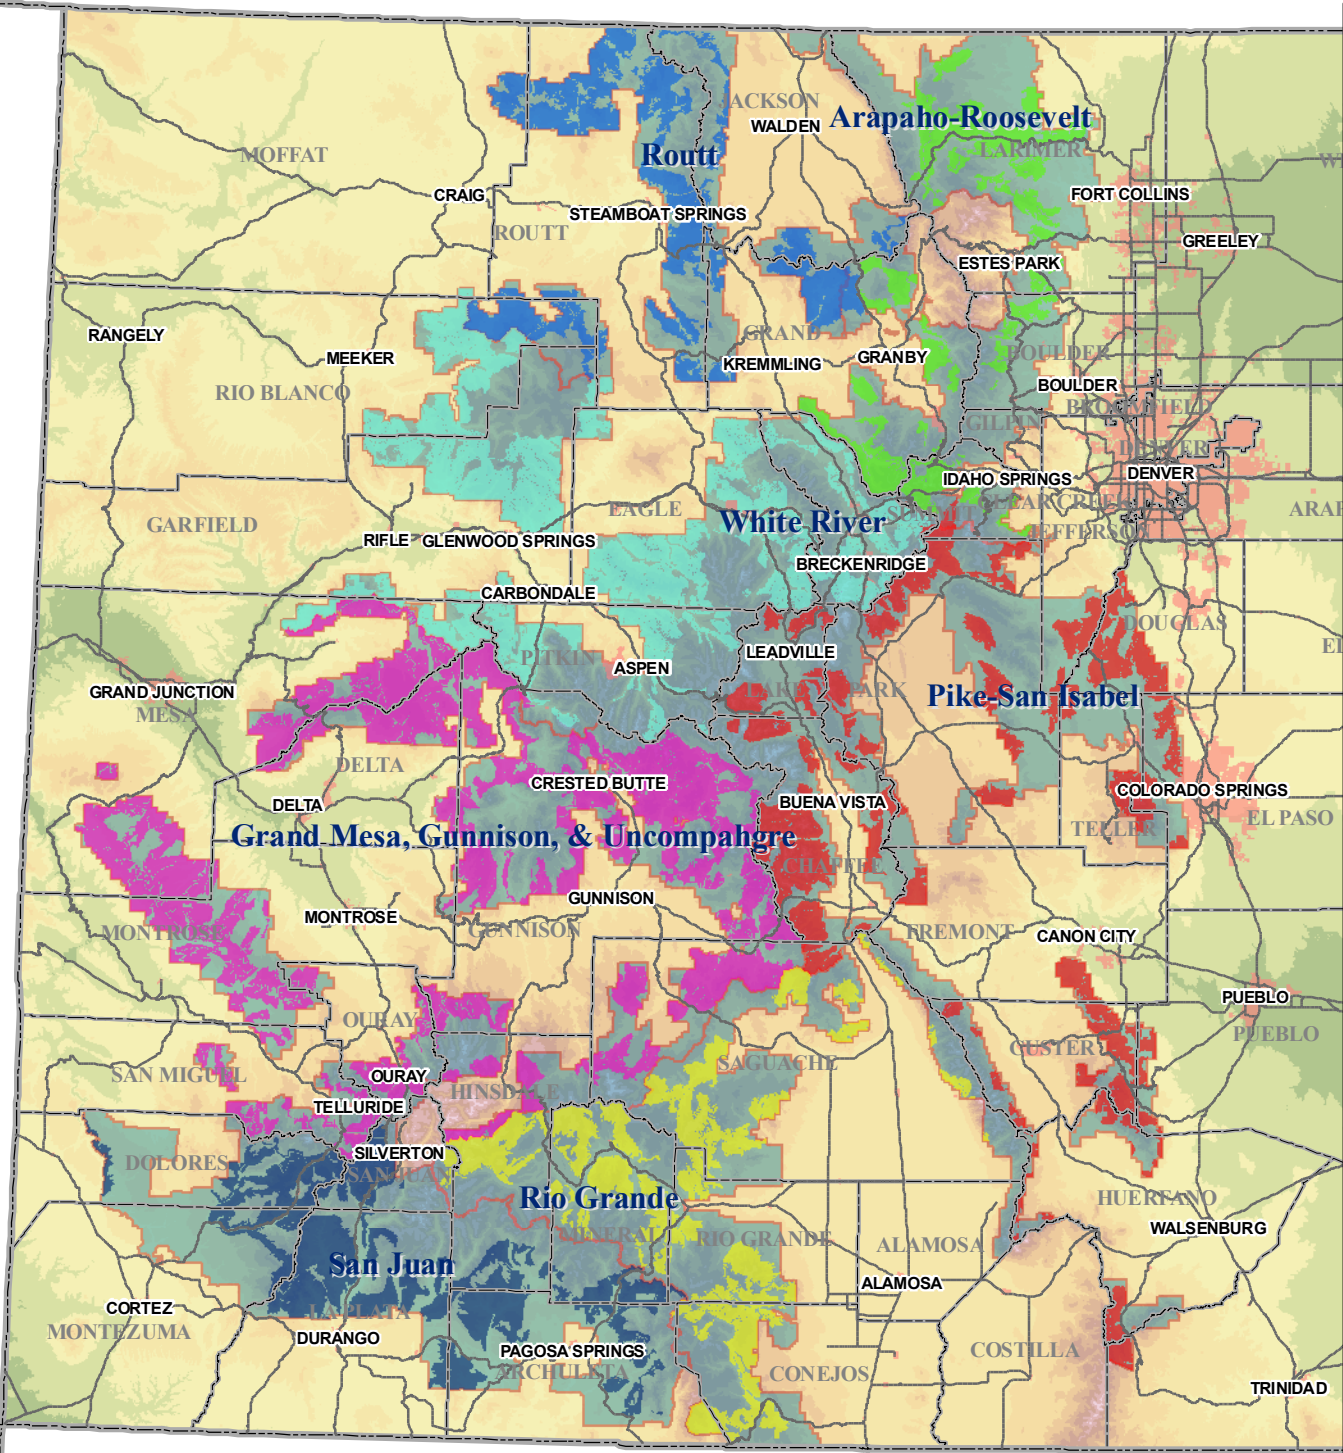

# COLORADO CONSERVATION COMMUNITY ROADLESS AREAS

## LEGEND

- ARAPAHO-ROOSEVELT
- GMUG
- PIKE-SAN ISABEL
- RIO GRANDE
- ROUTT
- SAN JUAN
- WHITE RIVER
- HIGHWAYS
- COUNTIES
- CITIES
- USFS BOUNDARY

PREPARED FOR THE  
SOUTHERN ROCKIES CONSERVATION ALLIANCE  
BY THE  
 SOUTHERN ROCKIES  
ECOSYSTEM PROJECT