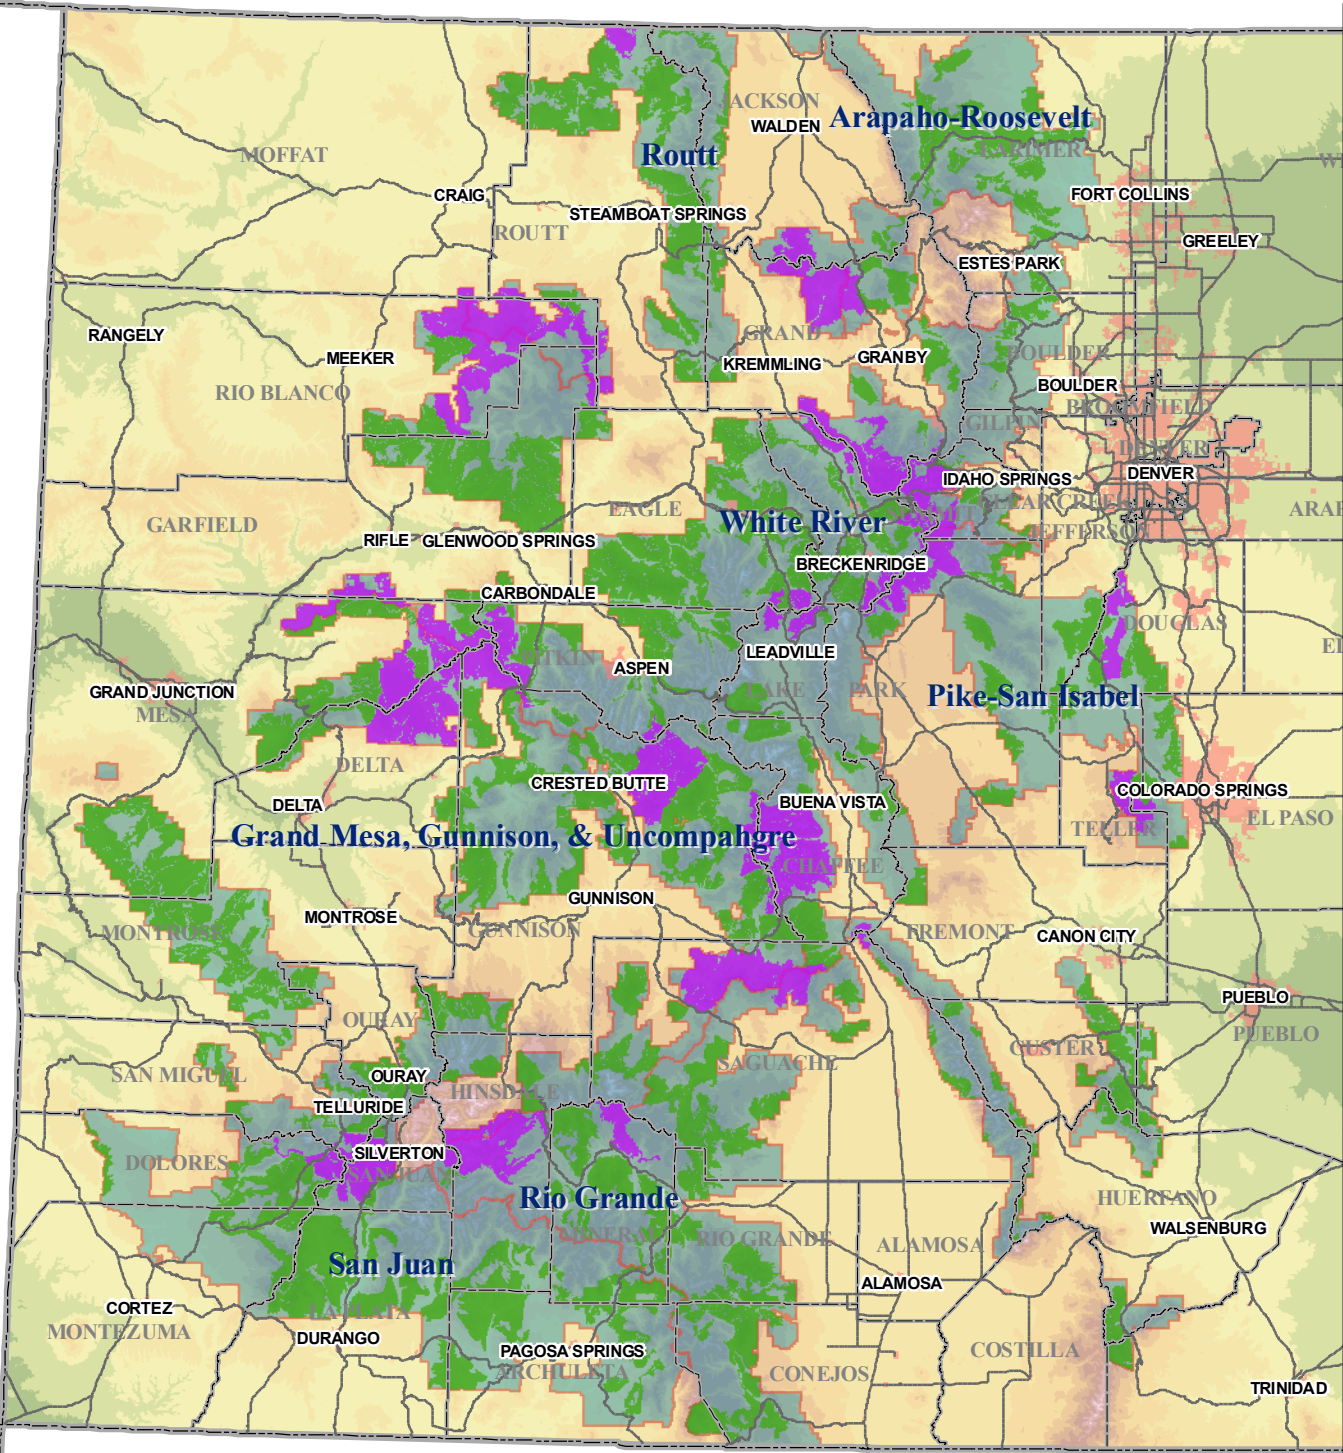

COLORADO CONSERVATION COMMUNITY ROADLESS AREAS ADJACENT TO OTHER ROADLESS AREAS

LEGEND

- MULTI-ROADLESS AREAS
- SINGLE ROADLESS AREAS
- COUNTIES
- HIGHWAYS
- CITIES
- USFS BOUNDARY

PREPARED FOR THE
SOUTHERN ROCKIES CONSERVATION ALLIANCE
By THE
 SOUTHERN ROCKIES
ECOSYSTEM PROJECT