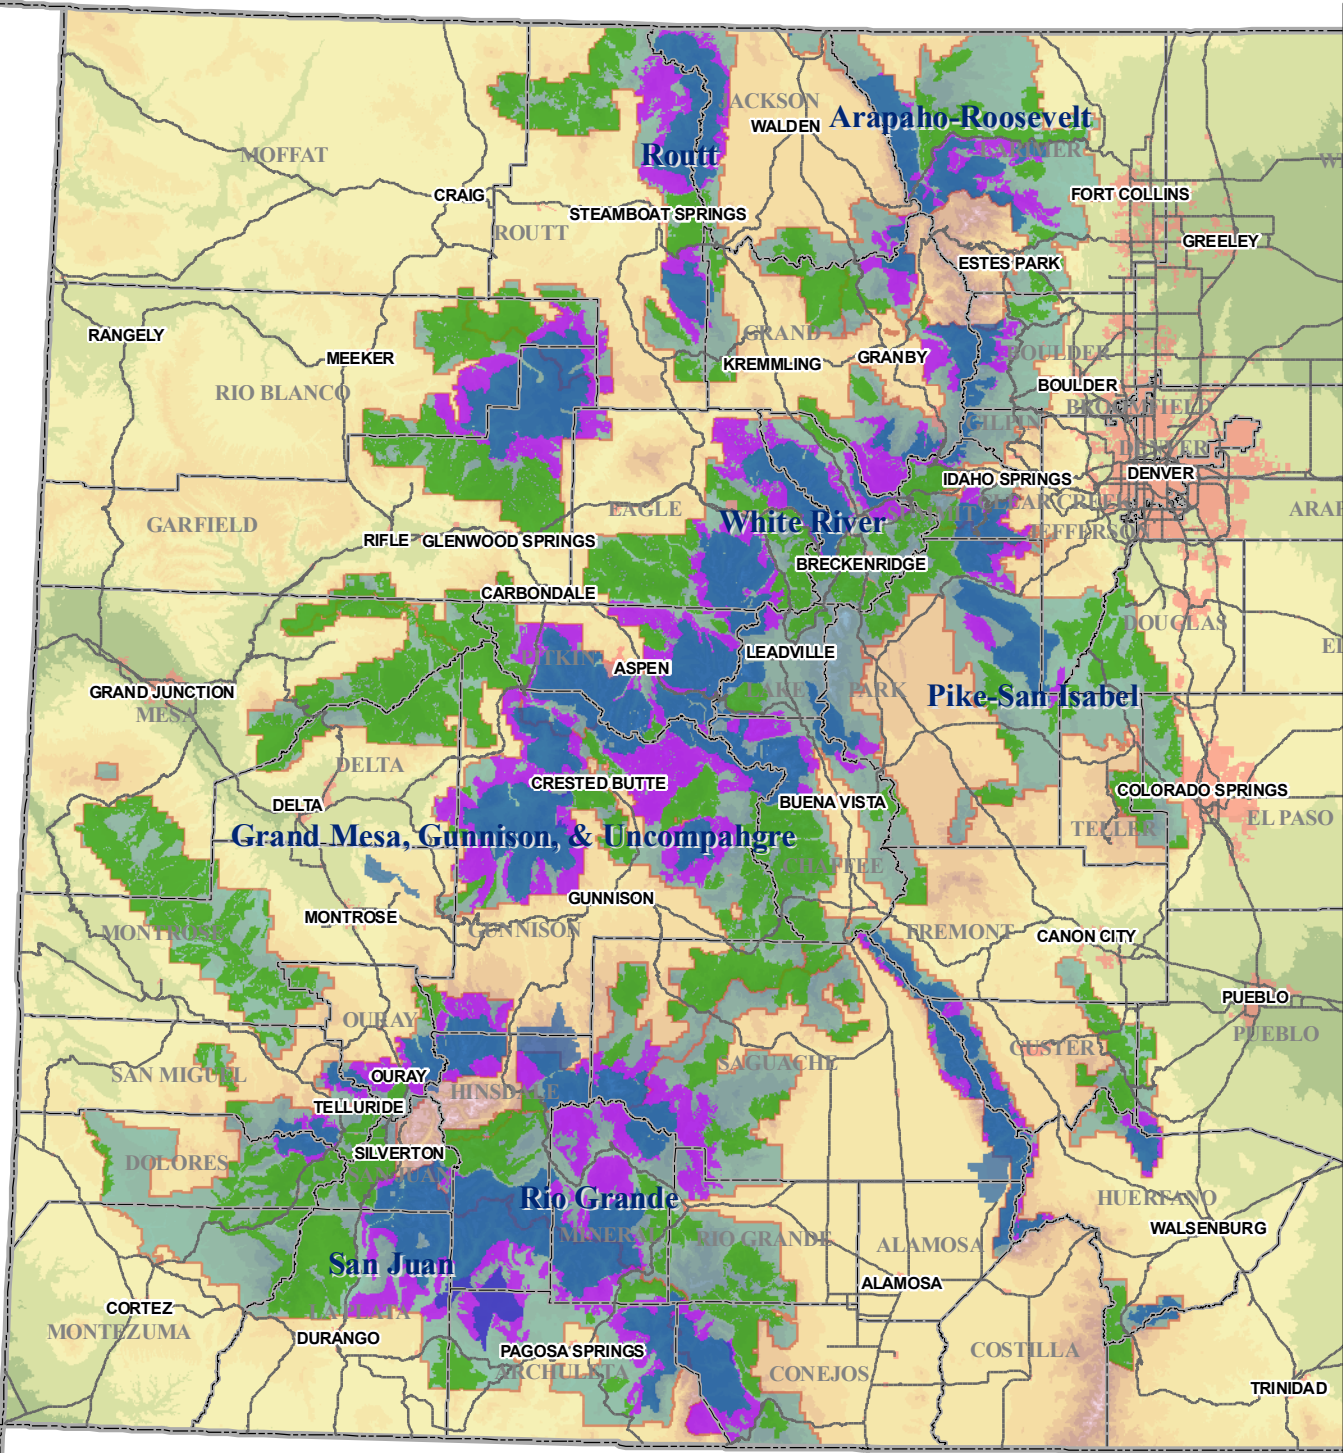

COLORADO CONSERVATION COMMUNITY ROADLESS AREAS ADJACENT TO WILDERNESS

LEGEND

ROADLESS AREAS

-  ADJACENT TO WILDERNESS
-  NOT ADJACENT TO WILDERNESS
-  WILDERNESS
-  COUNTIES
-  HIGHWAYS
-  CITIES
-  USFS BOUNDARY

PREPARED FOR THE
SOUTHERN ROCKIES CONSERVATION ALLIANCE
BY THE
 SOUTHERN ROCKIES
ECOSYSTEM PROJECT