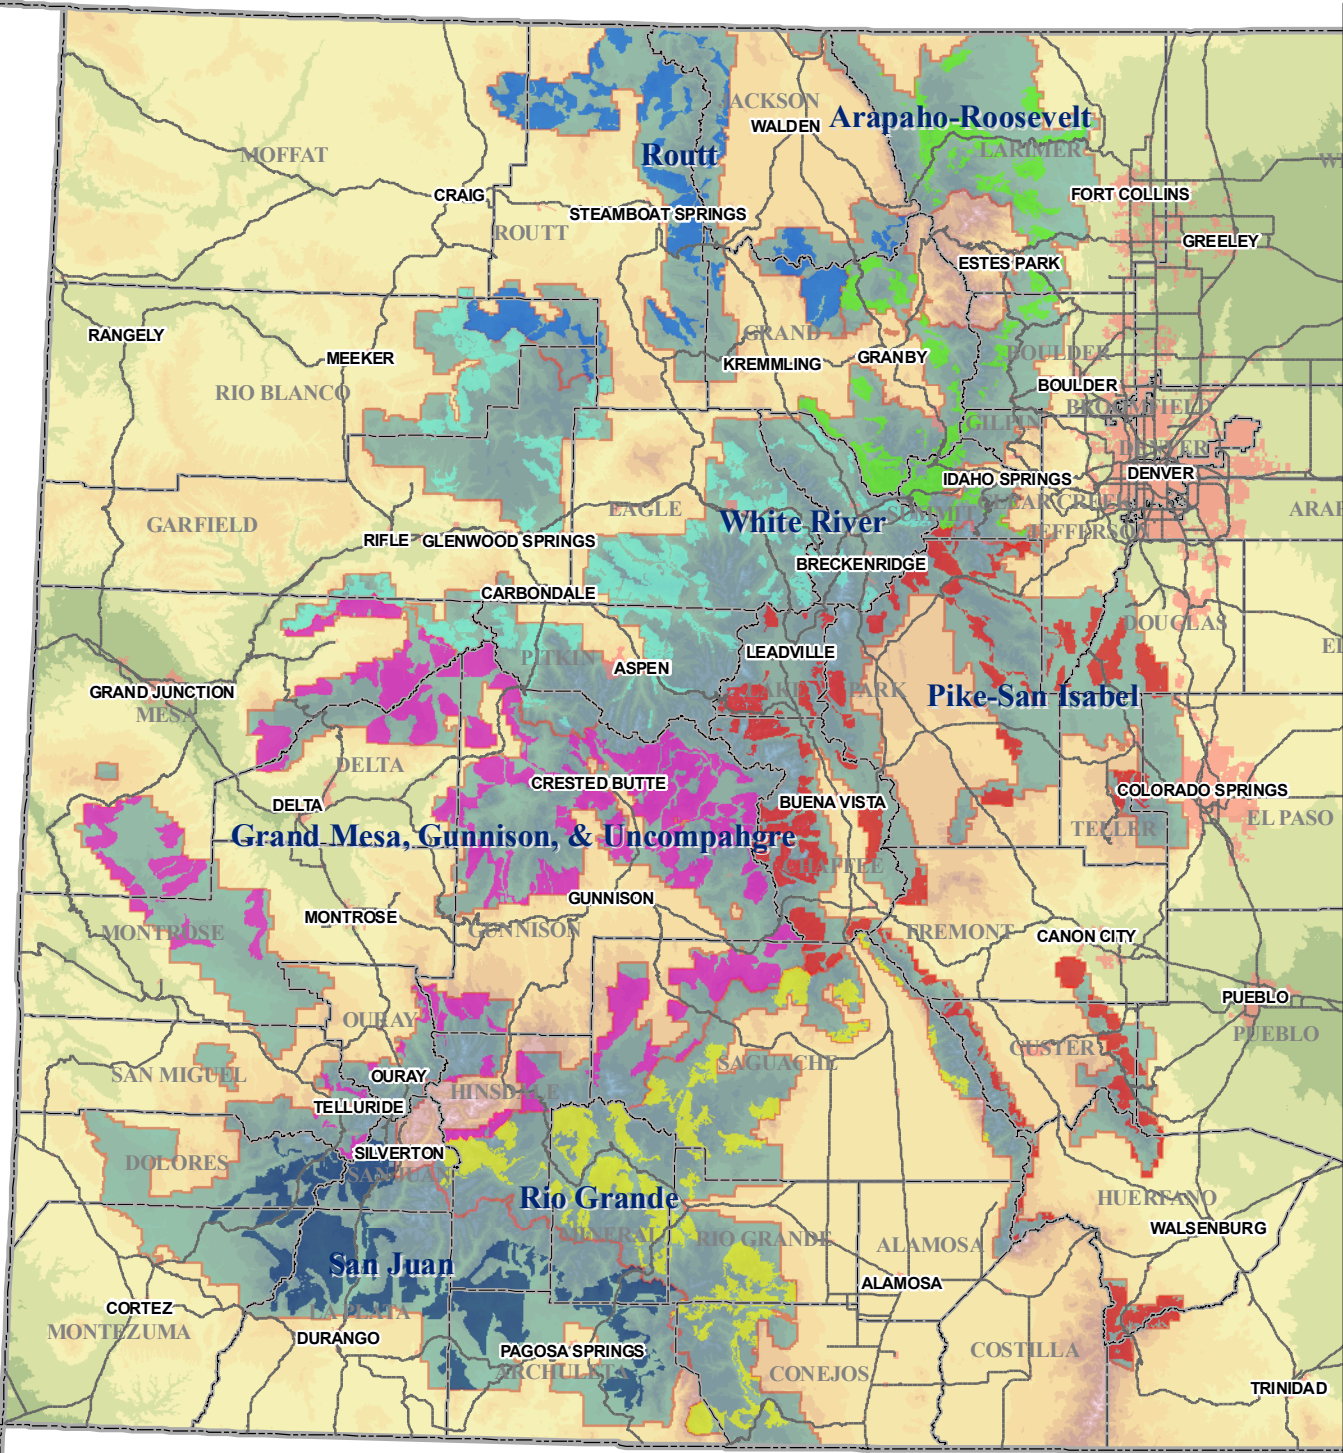

# COLORADO'S USFS ROADLESS AREAS

## LEGEND

- ARAPAHO-ROOSEVELT
- GRAND MESA-UNCOMPAGRE-GUNNISON
- MEDICINE BOW-ROUTT
- PIKE-SAN ISABEL
- RIO GRANDE
- SAN JUAN
- WHITE RIVER
- HIGHWAYS
- COUNTIES
- CITIES
- USFS BOUNDARY

PREPARED FOR THE  
SOUTHERN ROCKIES CONSERVATION ALLIANCE  
BY THE  
 SOUTHERN ROCKIES  
ECOSYSTEM PROJECT